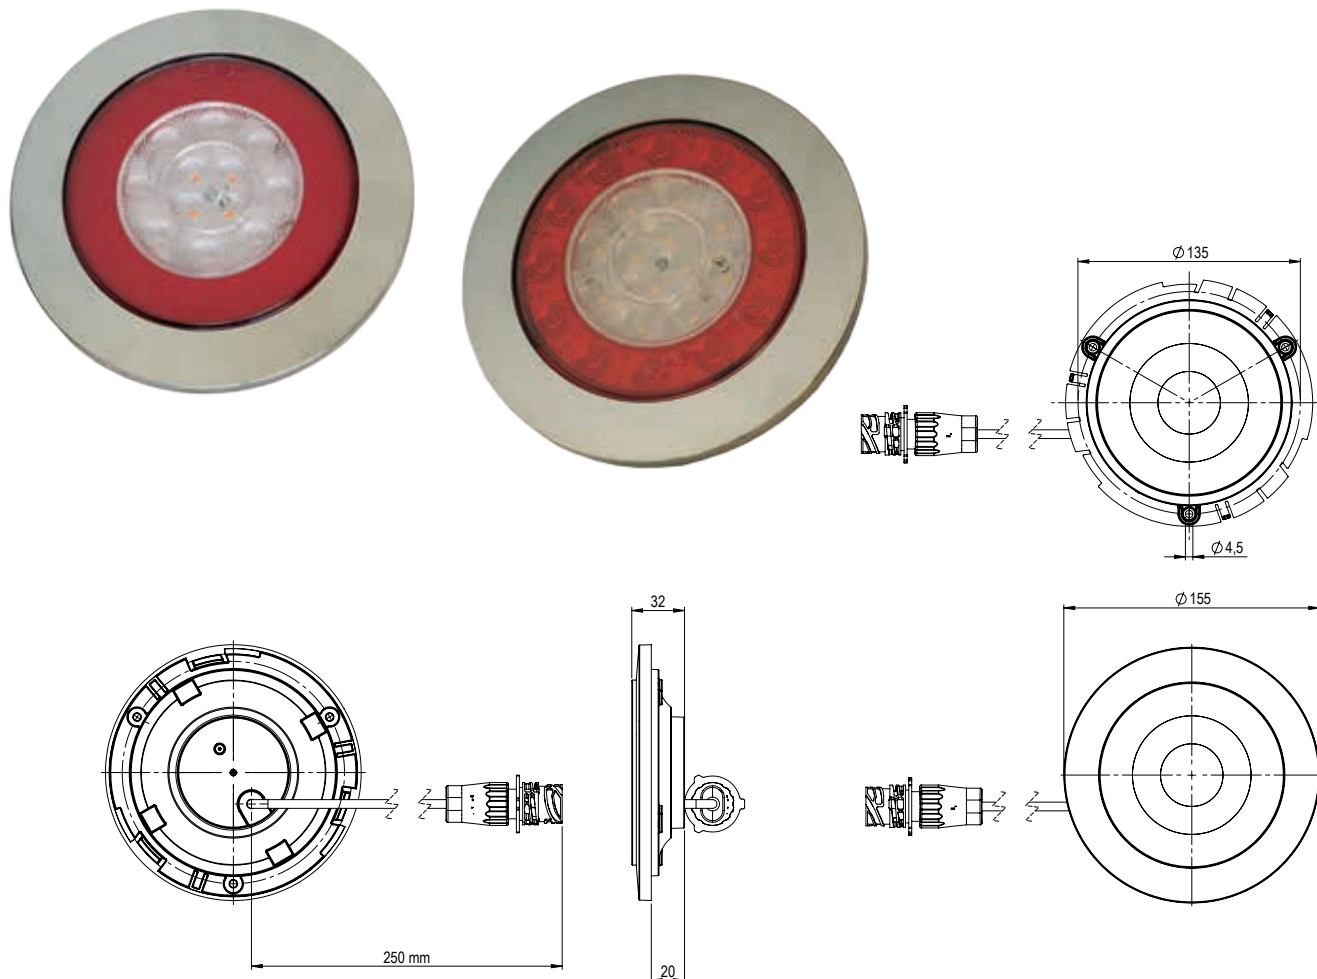

NEW "ETERNAL LIGHT®" DESIGN

ERMAX®

LED TAIL LAMP 3 & 2 FUNCTION

- **3 function tail lamp** - with position-, stop- and direction indicator lamp
 - Position function equipped with new "Eternal Light®" technology.
- **2 function tail lamp** - with reversing and rear fog lamp
 - classic LED technology
- **Chrome ring is twist mounted,**
 - easy replaceable without damage to the ring
- **Ultra thin** - Smallest build-in depth in the market
- **Impact-resistant glass**

TECHNICAL SPECIFICATIONS

APPROVALS

- **Connection cable**
 - 250 cm cable with Open End
 - 20 cm cable with 7 pole AMP 1.5 plug
- **Dimension:** Ø155 x 36 mm (Build in Ø127 mm)
- **Mounting holes:** 3 pcs Ø4,5 mm in 120° spread in Ø135 mm
- **Working temperature:** -40°C to +65°C
- **Operation voltage:** 12/24V

- **ADR**
- **E-Approval**
- **EMC R10**
- **Tightness:** IP69K

LED TAIL LAMP WITH "ETERNAL LIGHT" AND CHROMERING 10-30V

Functions			
Position, Stop and direction indicator	Reversing and Rear fog	Connection	Article No.
✓		250 cm connection cable with Open end	098 212 101
✓		20 cm connection cable with 7 pole AMP 1.5 socket	098 212 102
	✓	250 cm connection cable with Open end	098 255 101
	✓	20 cm connection cable with 7 pole AMP 1.5 socket	098 255 102